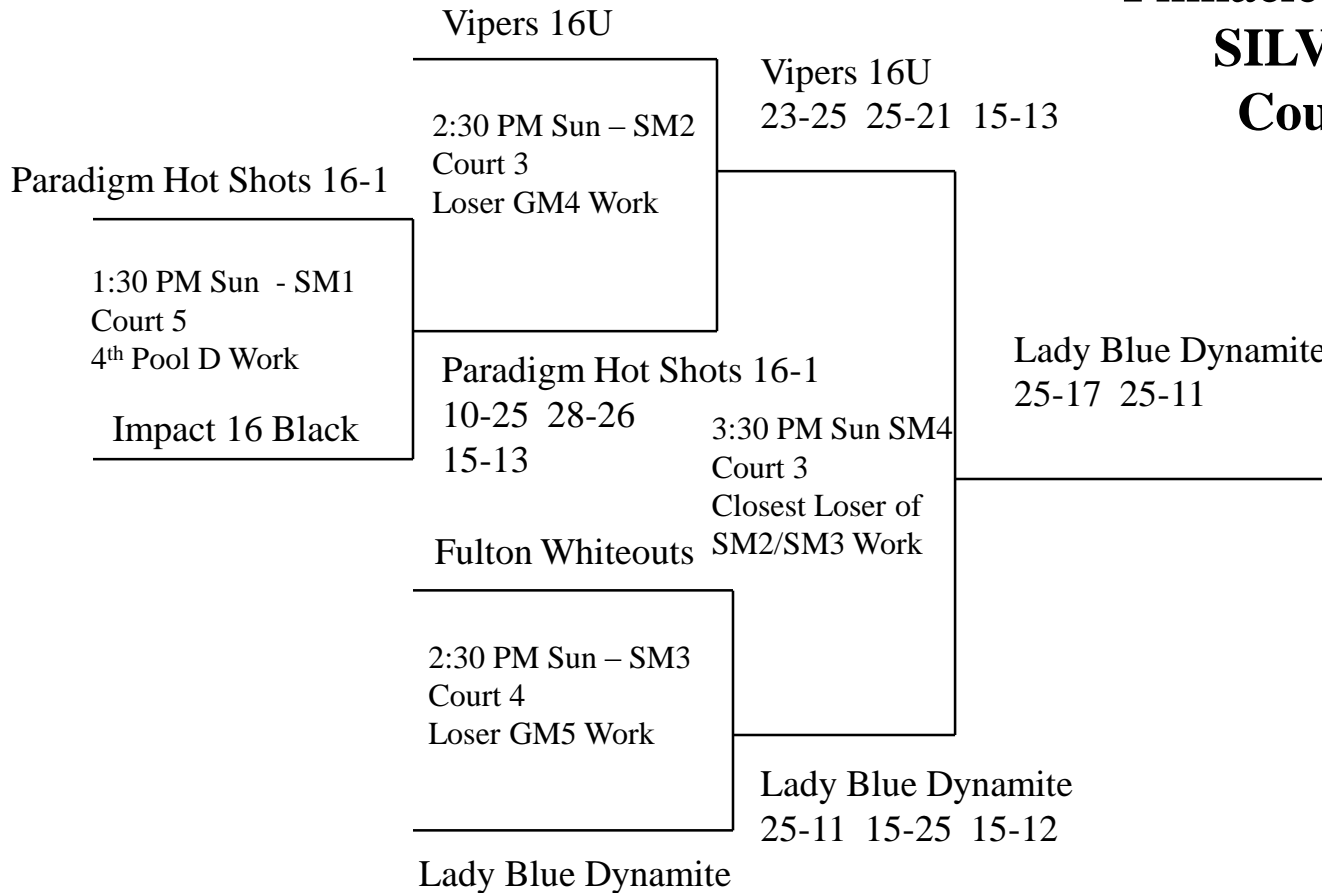

2018 WEVA Rally II Twelve and Under Tri-County Sports Complex GOLD Division Courts 1 & 2

**2018 WEVA Rally II
Fourteen and Under
SUNY Brockport – Tuttle South
GOLD Division
Courts 1 & 2**

**2018 WEVA Rally II
Fourteen and Under
SUNY Brockport – Tuttle South
Silver Division
Courts 2 & 3**

2018 WEVA Rally II

Sixteen and Under

Pinnacle Sports Complex

Gold Division

Courts 1, 2, 3 & 4

Loser of GM4 and GM5 works SM2 and SM3

**2018 WEVA Rally II
Sixteen and Under
Pinnacle Sports Complex
SILVER Division
Courts 3, 4 & 5**

3rd Pool A works 1:30 GM4 on Court 3
 3rd Pool B works 1:30 GM5 on Court 4
 Loser of SM1 works 2:30 BM3 on Court 5

**2018 WEVA Rally II
Sixteen and Under
Pinnacle Sports Complex
Bronze Division
Courts 4, 5 & 6**