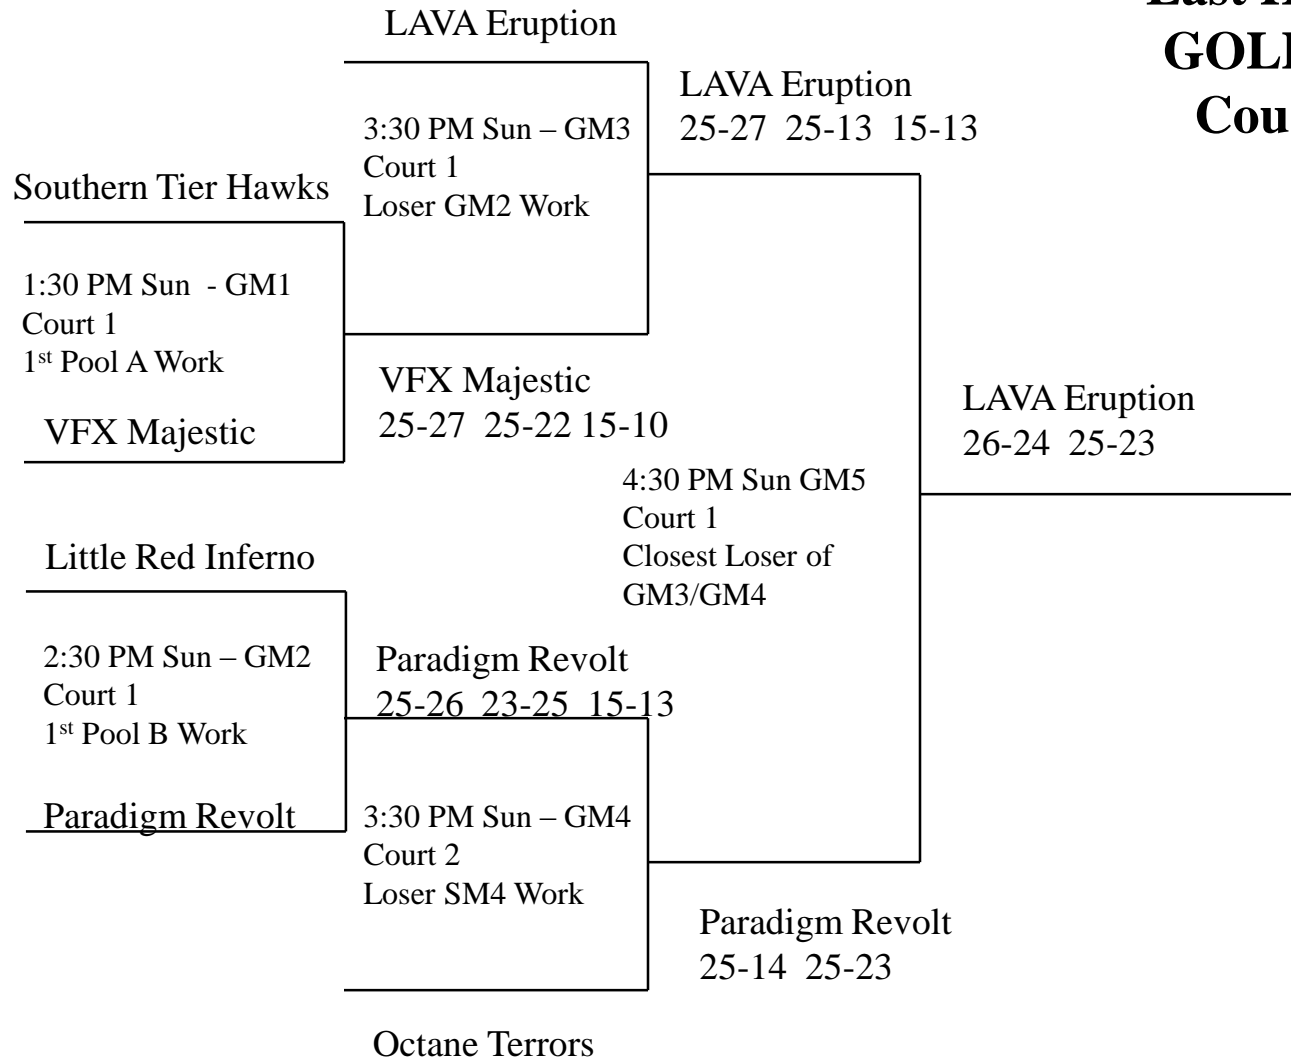

2018 WEVA Rally II Eighteen and Under East High School GOLD Division Courts 1 & 2