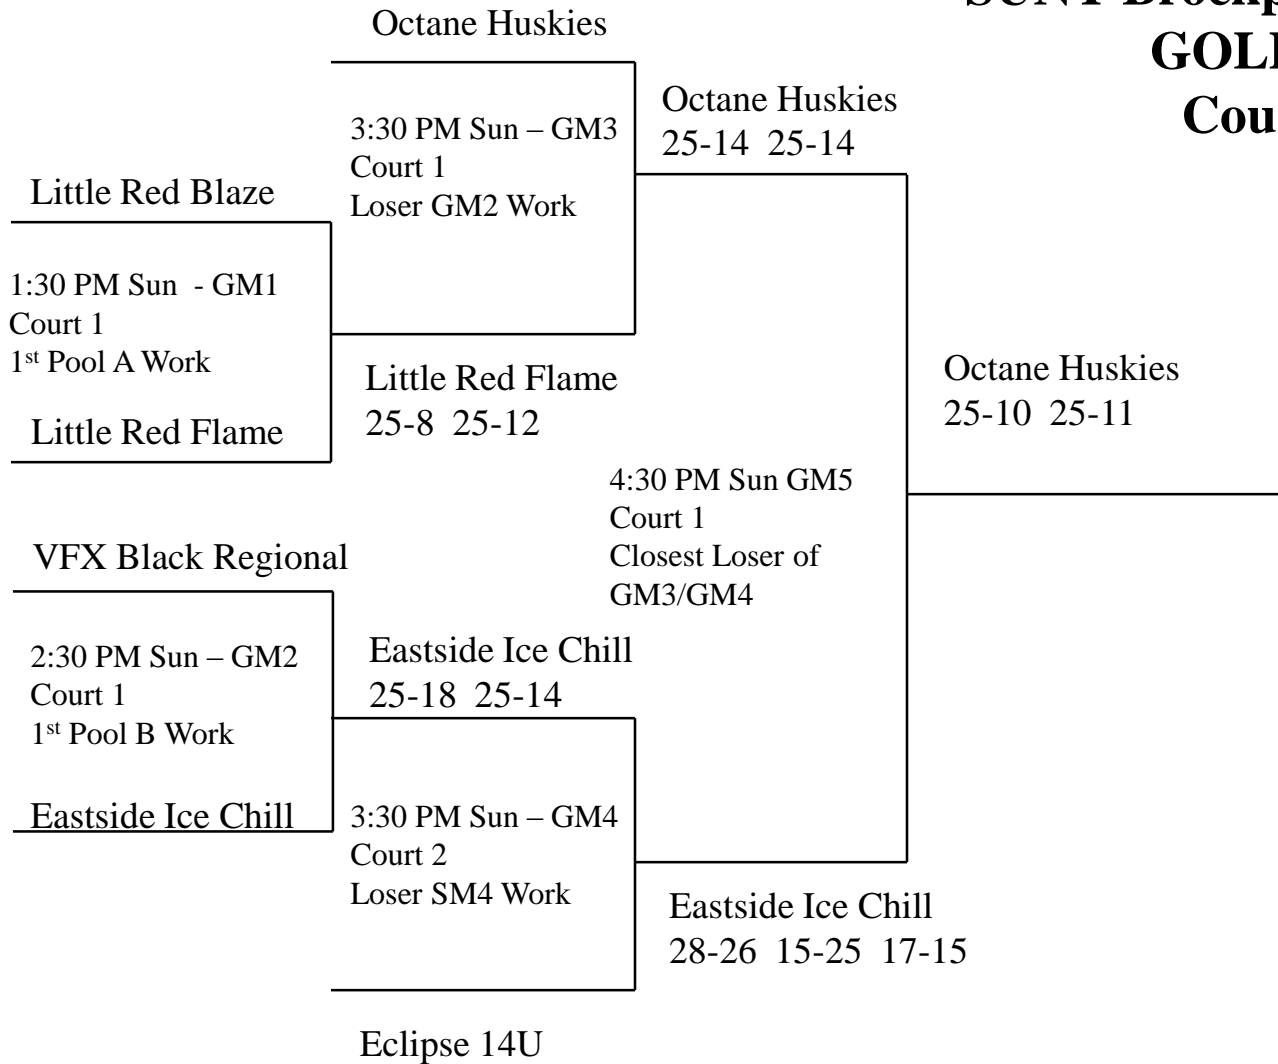

2018 WEVA Rally II Twelve and Under Tri-County Sports Complex GOLD Division Courts 1 & 2

**2018 WEVA Rally II
Fourteen and Under
SUNY Brockport – Tuttle South
GOLD Division
Courts 1 & 2**

**2018 WEVA Rally II
Fourteen and Under
SUNY Brockport – Tuttle South
Silver Division
Courts 2 & 3**

2018 WEVA Rally II

Sixteen and Under

Pinnacle Sports Complex

Gold Division

Courts 1, 2, 3 & 4

Loser of GM4 and GM5 works SM2 and SM3

**2018 WEVA Rally II
Sixteen and Under
Pinnacle Sports Complex
SILVER Division
Courts 3, 4 & 5**