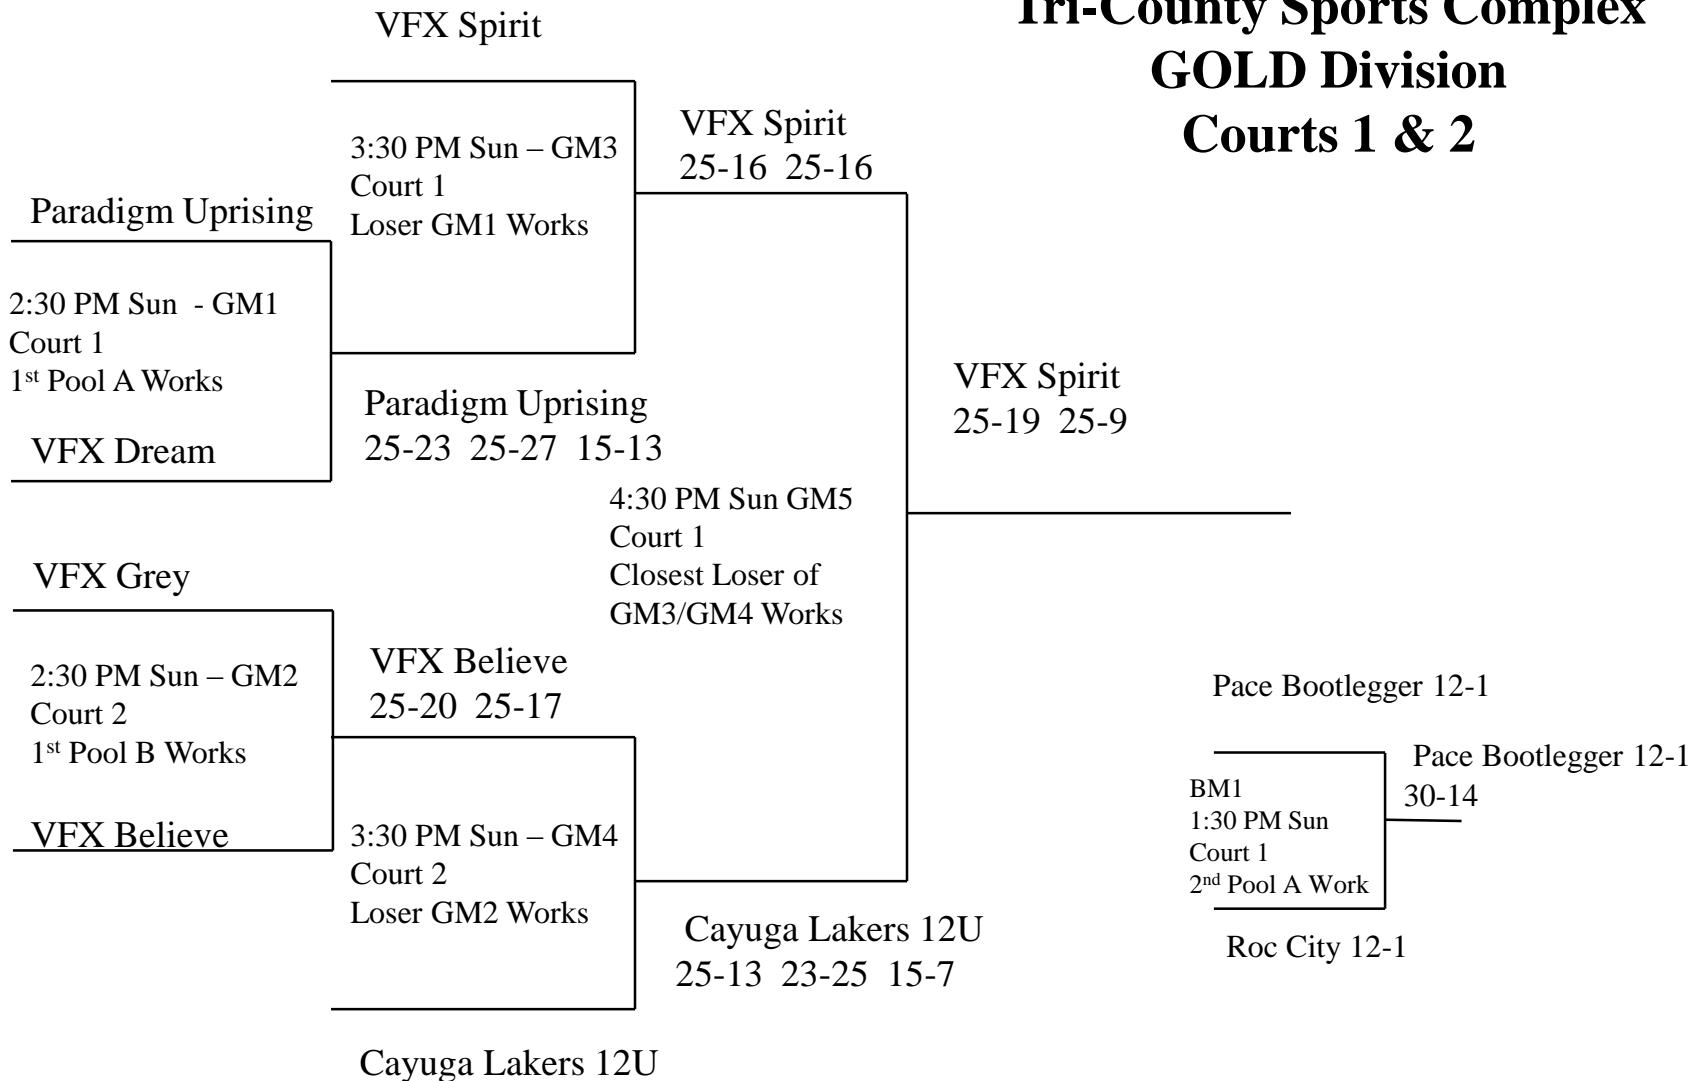

2018 WEVA Rally II Twelve and Under Tri-County Sports Complex GOLD Division Courts 1 & 2

**2018 WEVA Rally II
Fourteen and Under
SUNY Brockport – Tuttle South
GOLD Division
Courts 1 & 2**

**2018 WEVA Rally II
Fourteen and Under
SUNY Brockport – Tuttle South
Silver Division
Courts 2 & 3**

2018 WEVA Rally II

Sixteen and Under

Pinnacle Sports Complex

Gold Division

Courts 1, 2, 3 & 4

Loser of GM4 and GM5 works SM2 and SM3

**2018 WEVA Rally II
Sixteen and Under
Pinnacle Sports Complex
SILVER Division
Courts 3, 4 & 5**