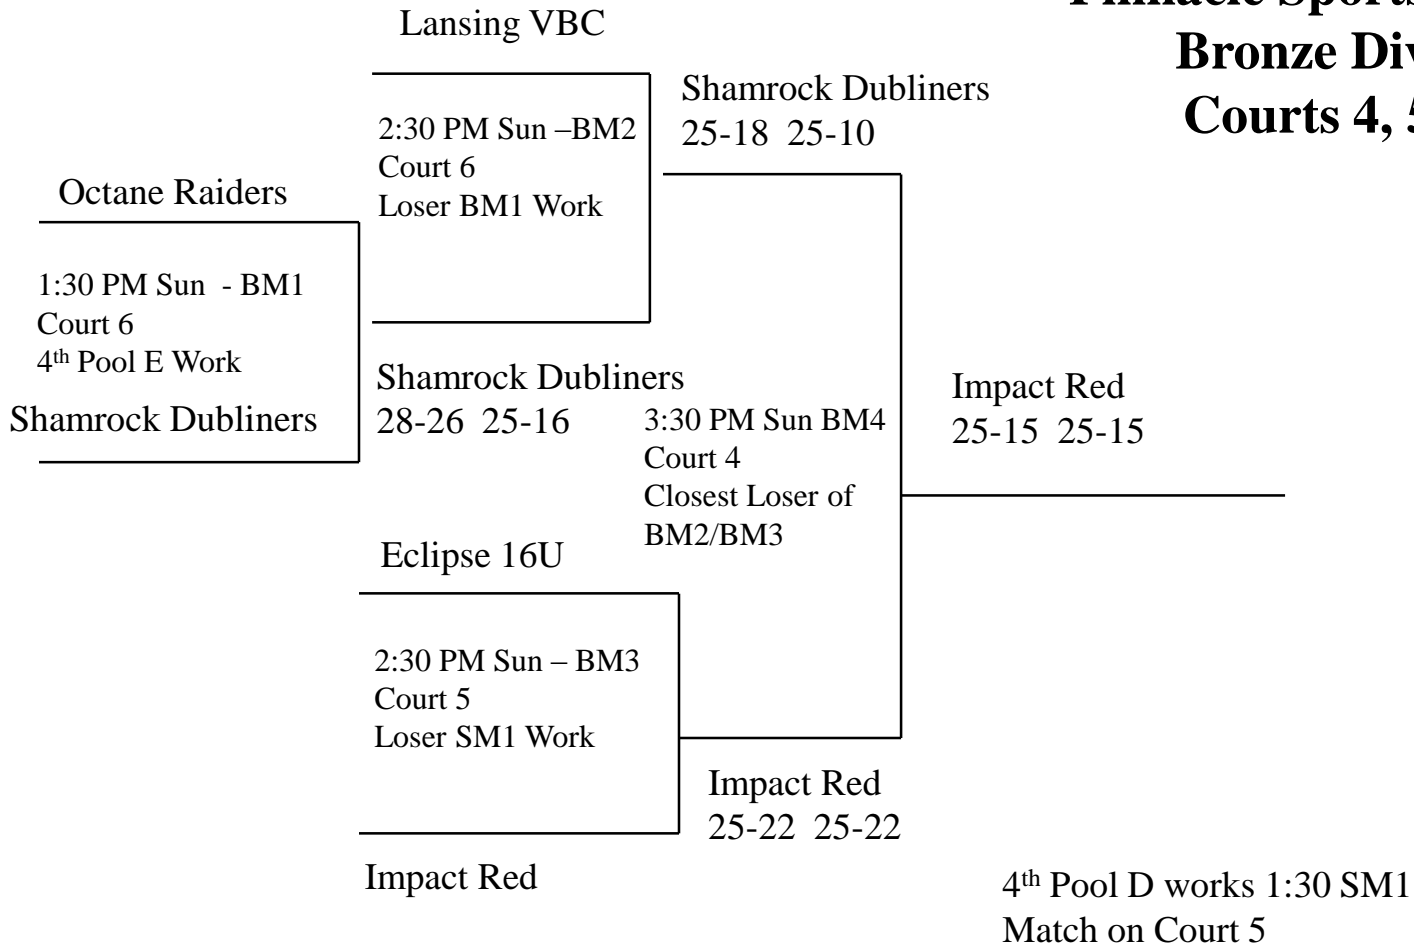

**2018 WEVA Rally II
Sixteen and Under
Pinnacle Sports Complex
Bronze Division
Courts 4, 5 & 6**