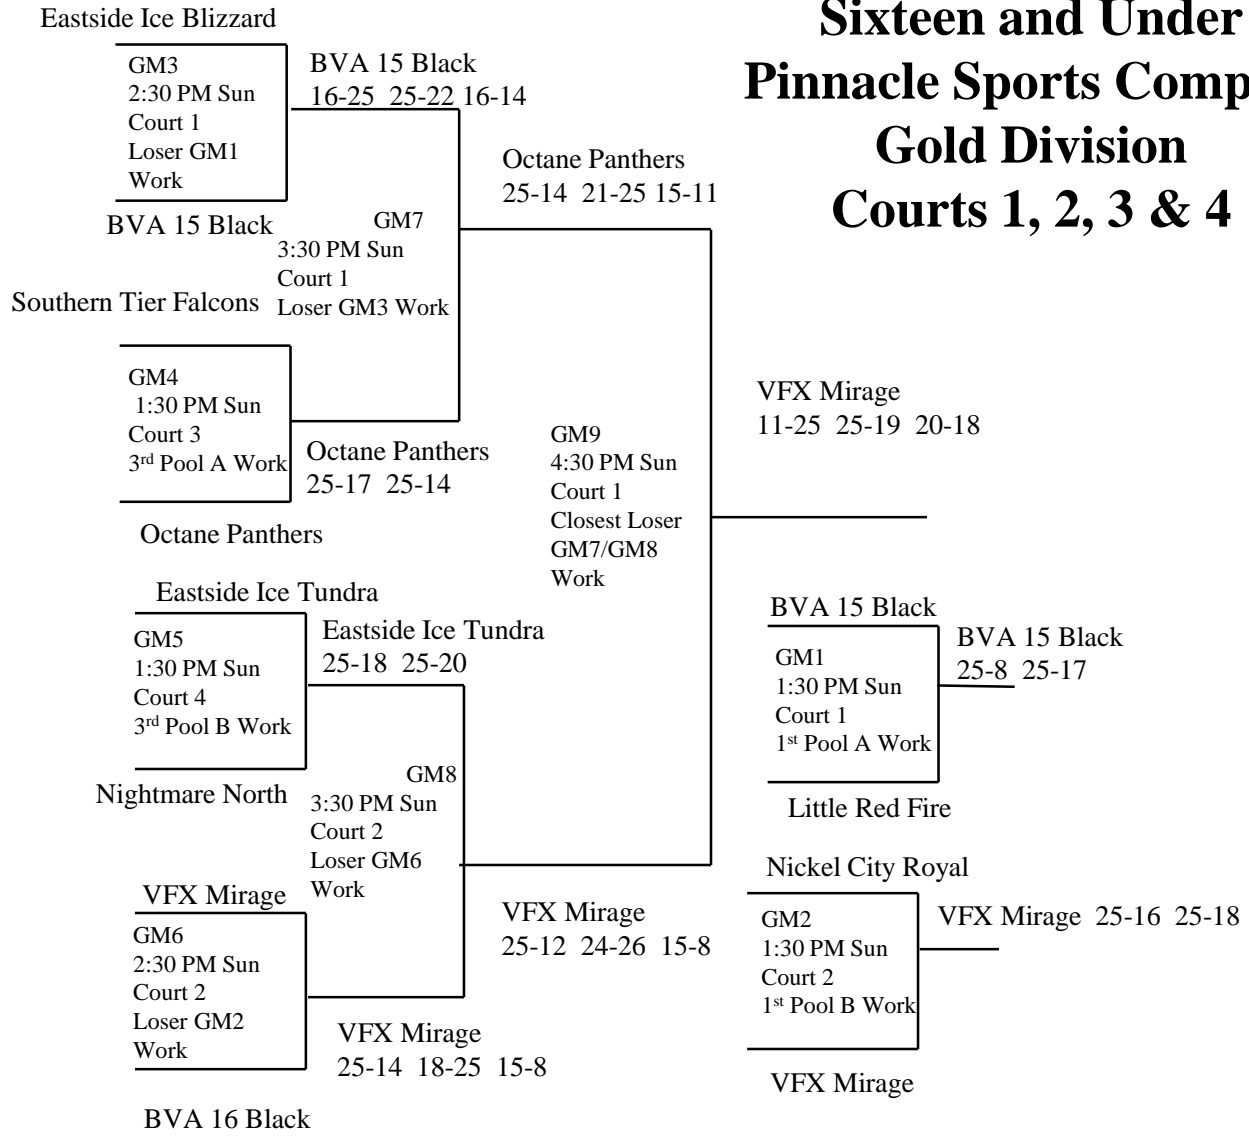

2018 WEVA Rally II Twelve and Under Tri-County Sports Complex GOLD Division Courts 1 & 2

**2018 WEVA Rally II
Fourteen and Under
SUNY Brockport – Tuttle South
GOLD Division
Courts 1 & 2**

**2018 WEVA Rally II
Fourteen and Under
SUNY Brockport – Tuttle South
Silver Division
Courts 2 & 3**

2018 WEVA Rally II

Sixteen and Under

Pinnacle Sports Complex

Gold Division

Courts 1, 2, 3 & 4

Loser of GM4 and GM5 works SM2 and SM3

**2018 WEVA Rally II
Sixteen and Under
Pinnacle Sports Complex
SILVER Division
Courts 3, 4 & 5**