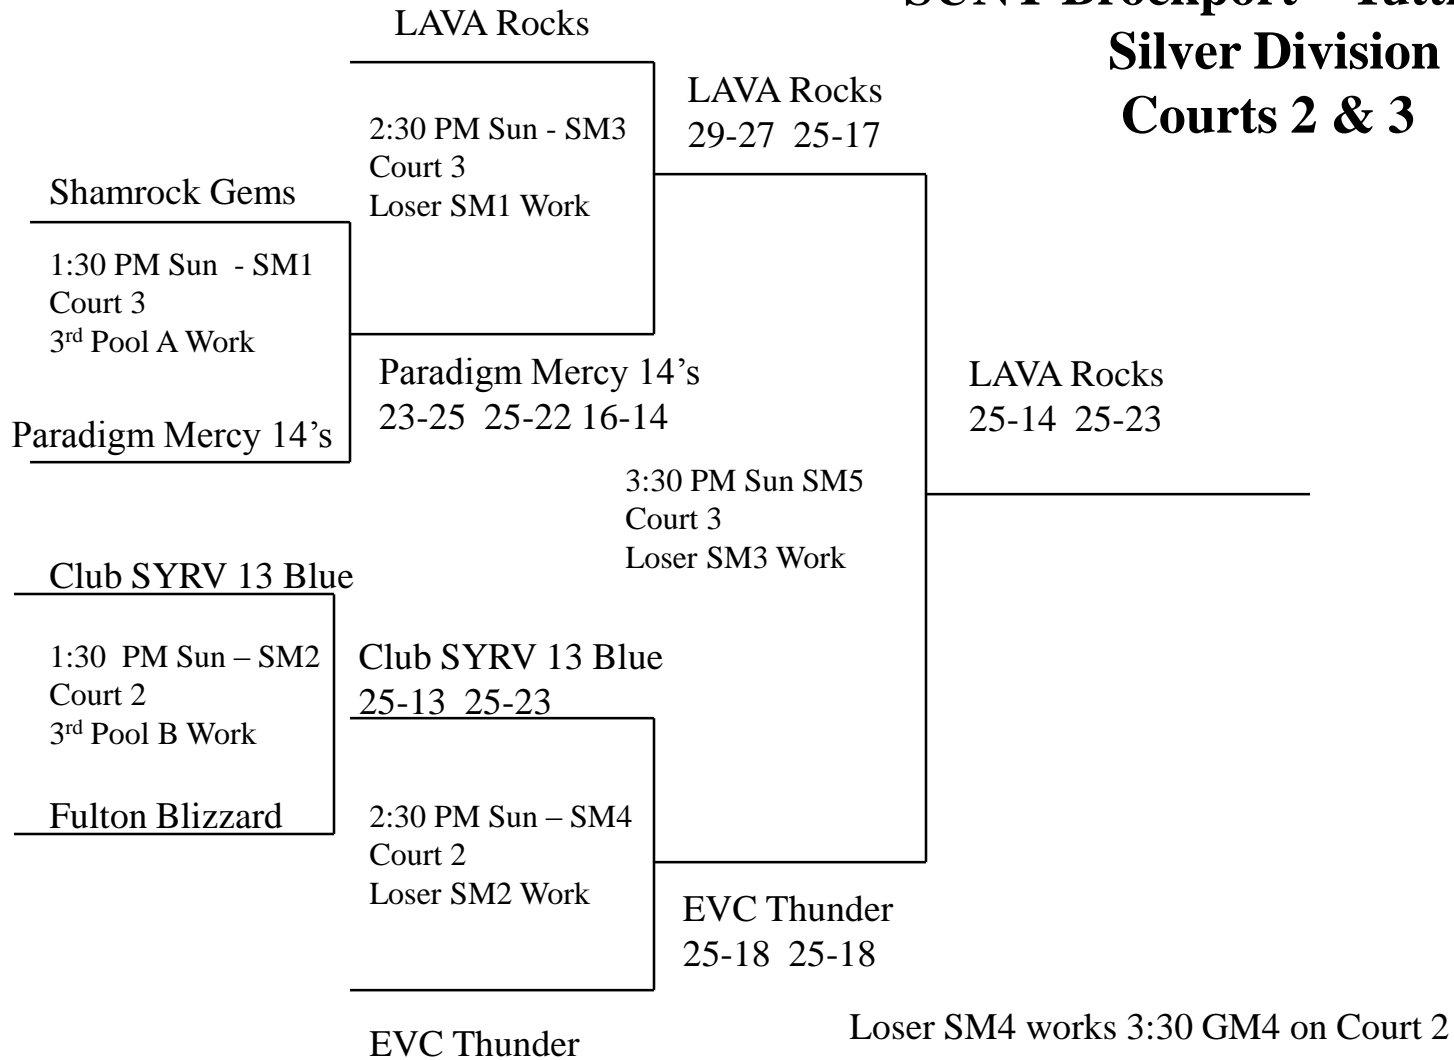

2018 WEVA Rally II Twelve and Under Tri-County Sports Complex GOLD Division Courts 1 & 2

**2018 WEVA Rally II
Fourteen and Under
SUNY Brockport – Tuttle South
GOLD Division
Courts 1 & 2**

**2018 WEVA Rally II
Fourteen and Under
SUNY Brockport – Tuttle South
Silver Division
Courts 2 & 3**

2018 WEVA Rally II

Sixteen and Under

Pinnacle Sports Complex

Gold Division

Courts 1, 2, 3 & 4

Loser of GM4 and GM5 works SM2 and SM3

**2018 WEVA Rally II
Sixteen and Under
Pinnacle Sports Complex
SILVER Division
Courts 3, 4 & 5**