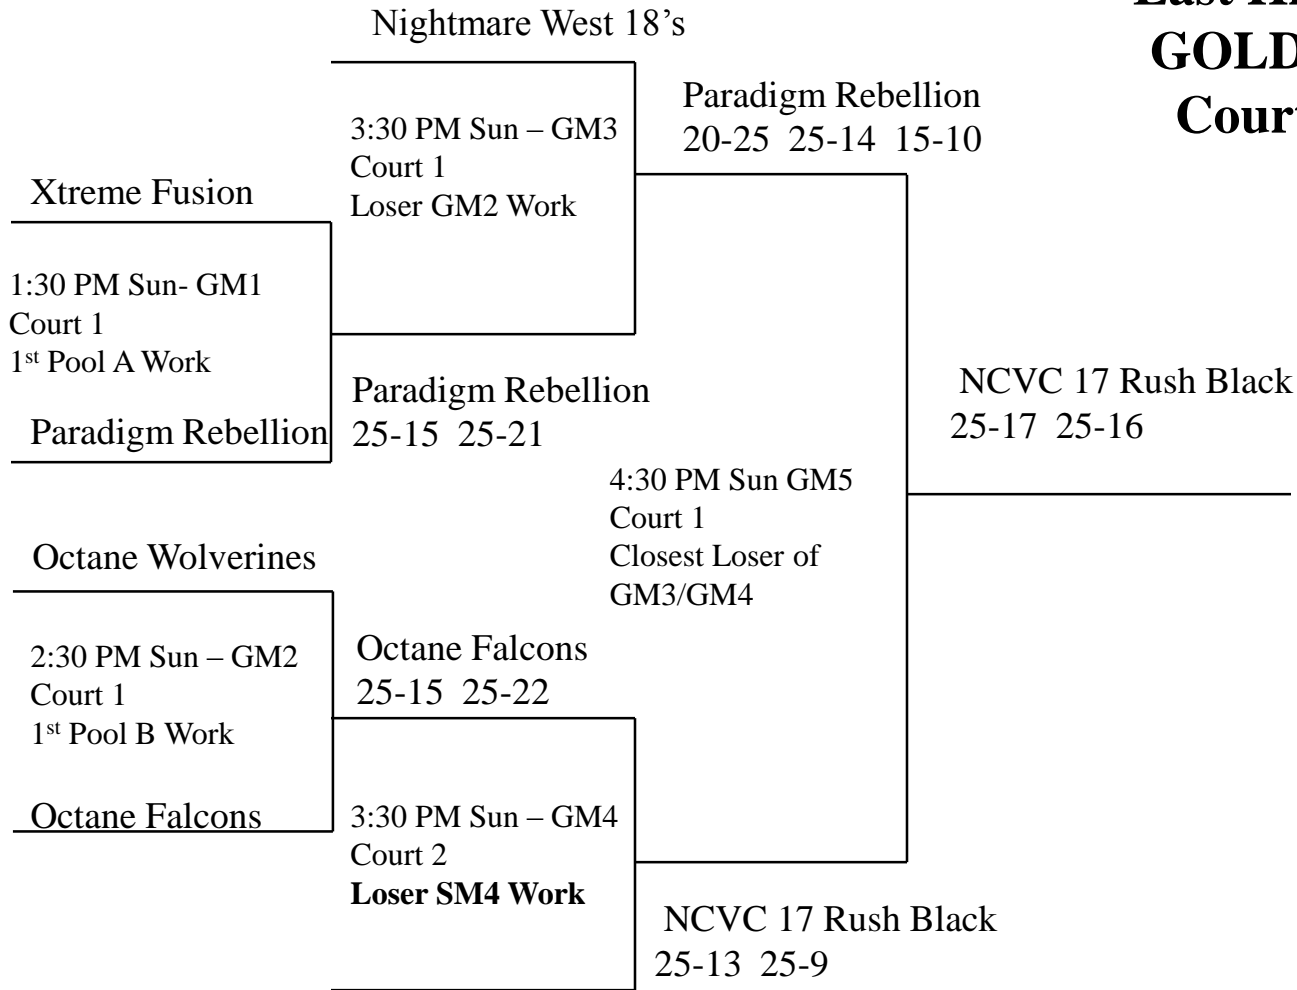

**2017 WEVA Rally II
Fifteen and Under
SUNY Brockport – Tuttle North
GOLD Division
Courts 4 & 5**

**2017 WEVA Rally II
SEVENTEEN and Under
SUNY Brockport – Tuttle South
GOLD Division
Courts 1 & 2**

**2017 WEVA Rally II
SEVENTEEN and Under
SUNY Brockport – Tuttle South
Silver Division
Courts 2 & 3**

2017 WEVA Rally II EIGHTEEN and Under East High School GOLD Division Courts 1 & 2

NCVC 17 Rush Black

Loser of SM4 work team for semi final of GOLD DIVISION

2017 WEVA Rally II EIGHTEEN and Under East High School Silver Division Courts 2 & 3

SILVER DIVISION LOSER 2:30 SM4 works GM4