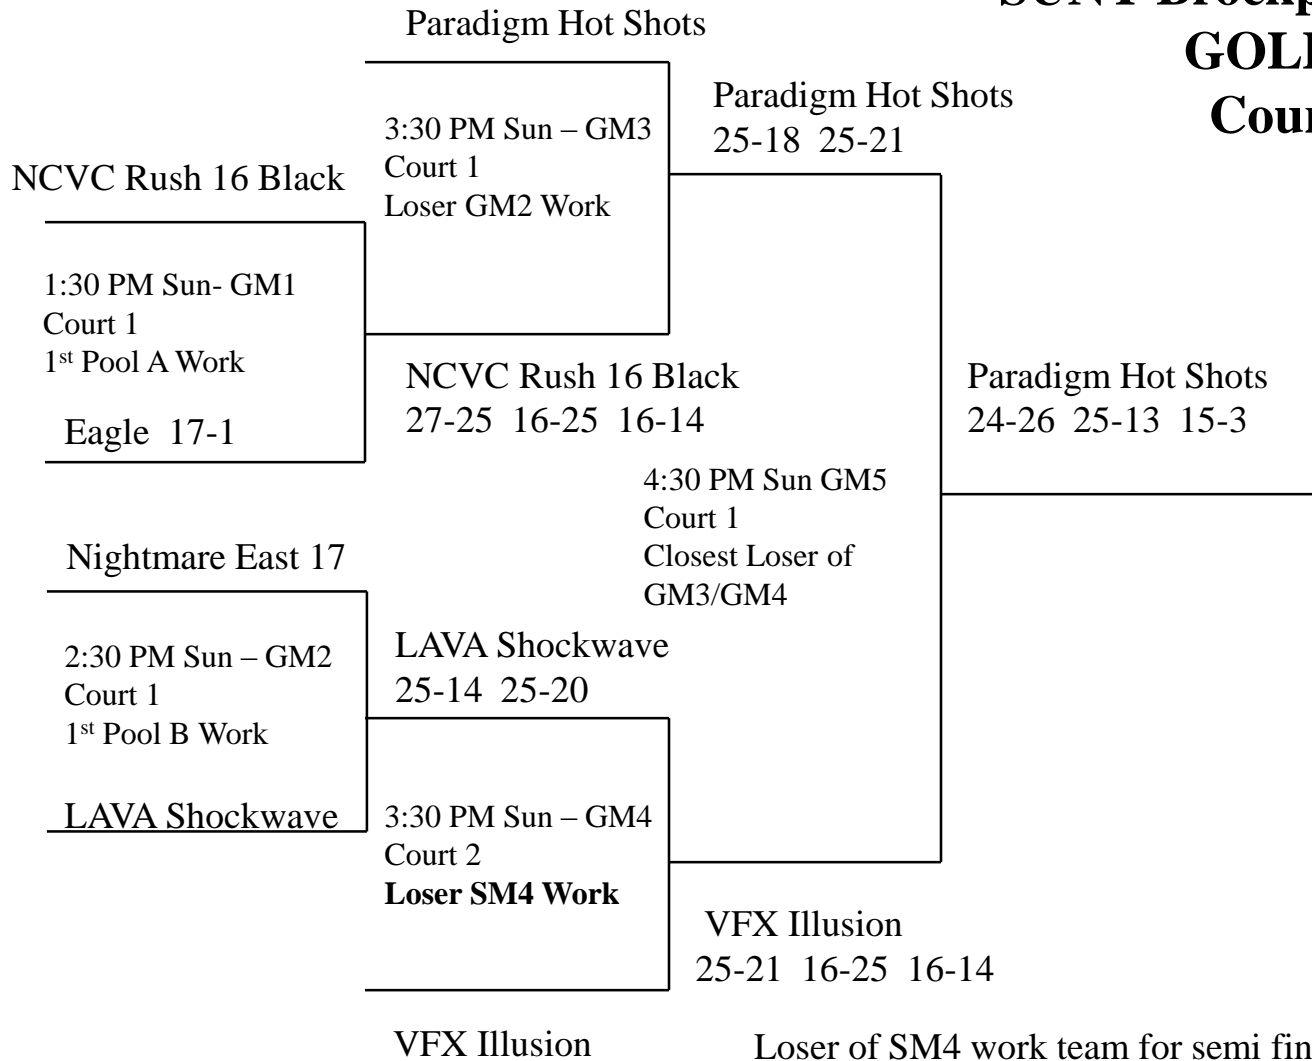

**2017 WEVA Rally II
Fifteen and Under
SUNY Brockport – Tuttle North
GOLD Division
Courts 4 & 5**

**2017 WEVA Rally II
SEVENTEEN and Under
SUNY Brockport – Tuttle South
GOLD Division
Courts 1 & 2**

**2017 WEVA Rally II
SEVENTEEN and Under
SUNY Brockport – Tuttle South
Silver Division
Courts 2 & 3**

2017 WEVA Rally II EIGHTEEN and Under East High School GOLD Division Courts 1 & 2

NCVC 17 Rush Black

Loser of SM4 work team for semi final of GOLD DIVISION

2017 WEVA Rally II EIGHTEEN and Under East High School Silver Division Courts 2 & 3

SILVER DIVISION LOSER 2:30 SM4 works GM4