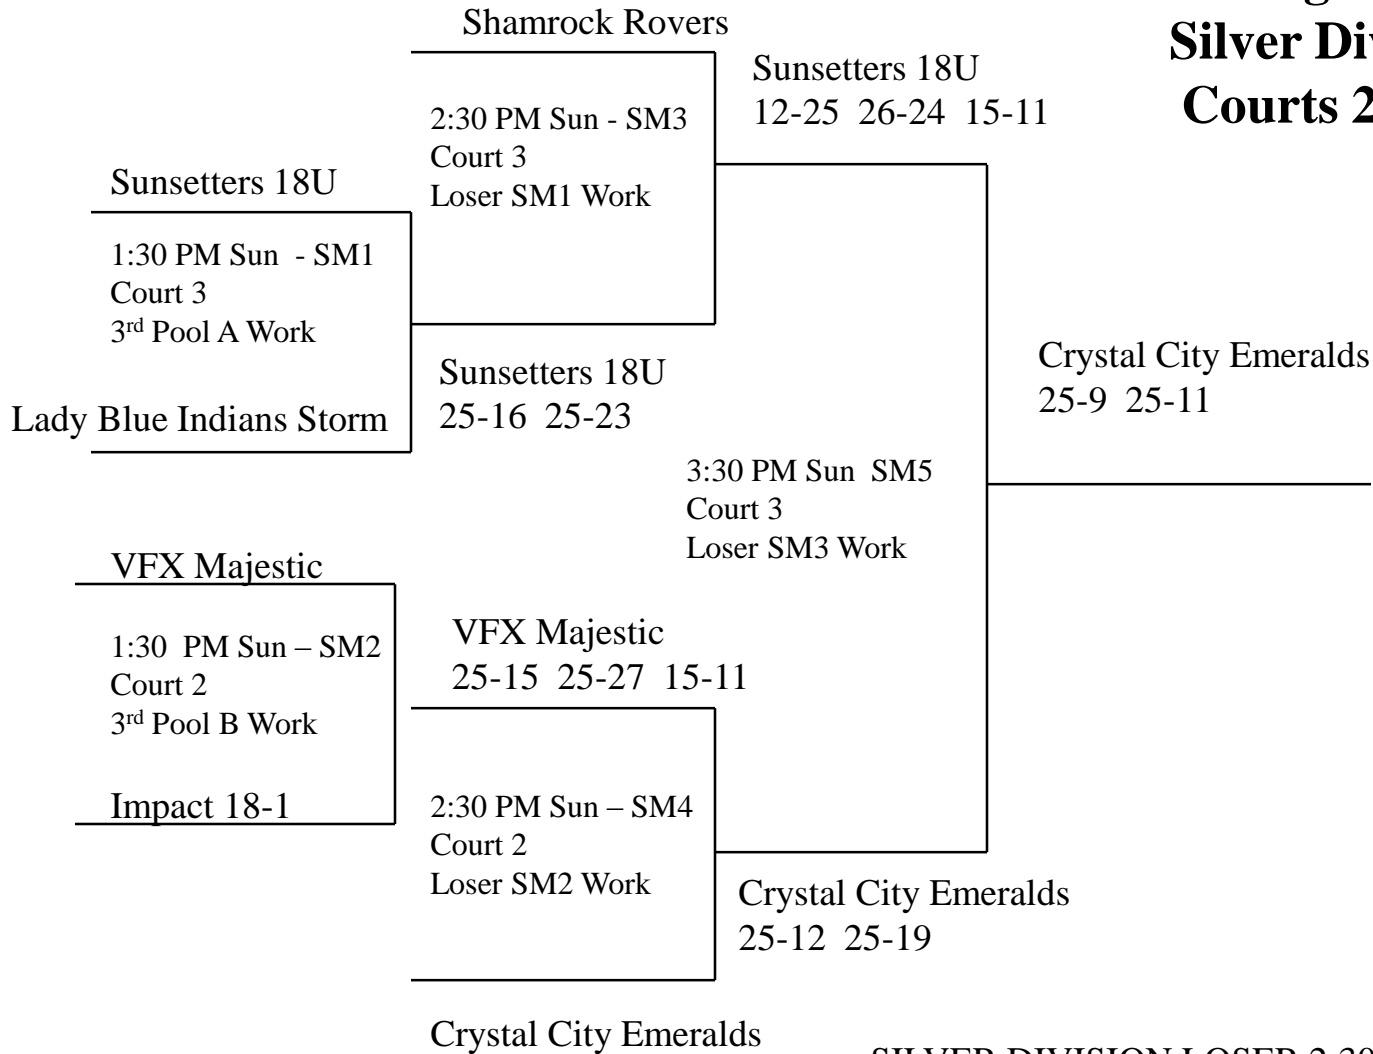

**2017 WEVA Rally II
Fifteen and Under
SUNY Brockport – Tuttle North
GOLD Division
Courts 4 & 5**

**2017 WEVA Rally II
SEVENTEEN and Under
SUNY Brockport – Tuttle South
GOLD Division
Courts 1 & 2**

**2017 WEVA Rally II
SEVENTEEN and Under
SUNY Brockport – Tuttle South
Silver Division
Courts 2 & 3**

2017 WEVA Rally II EIGHTEEN and Under East High School GOLD Division Courts 1 & 2

NCVC 17 Rush Black

Loser of SM4 work team for semi final of GOLD DIVISION

2017 WEVA Rally II EIGHTEEN and Under East High School Silver Division Courts 2 & 3

SILVER DIVISION LOSER 2:30 SM4 works GM4