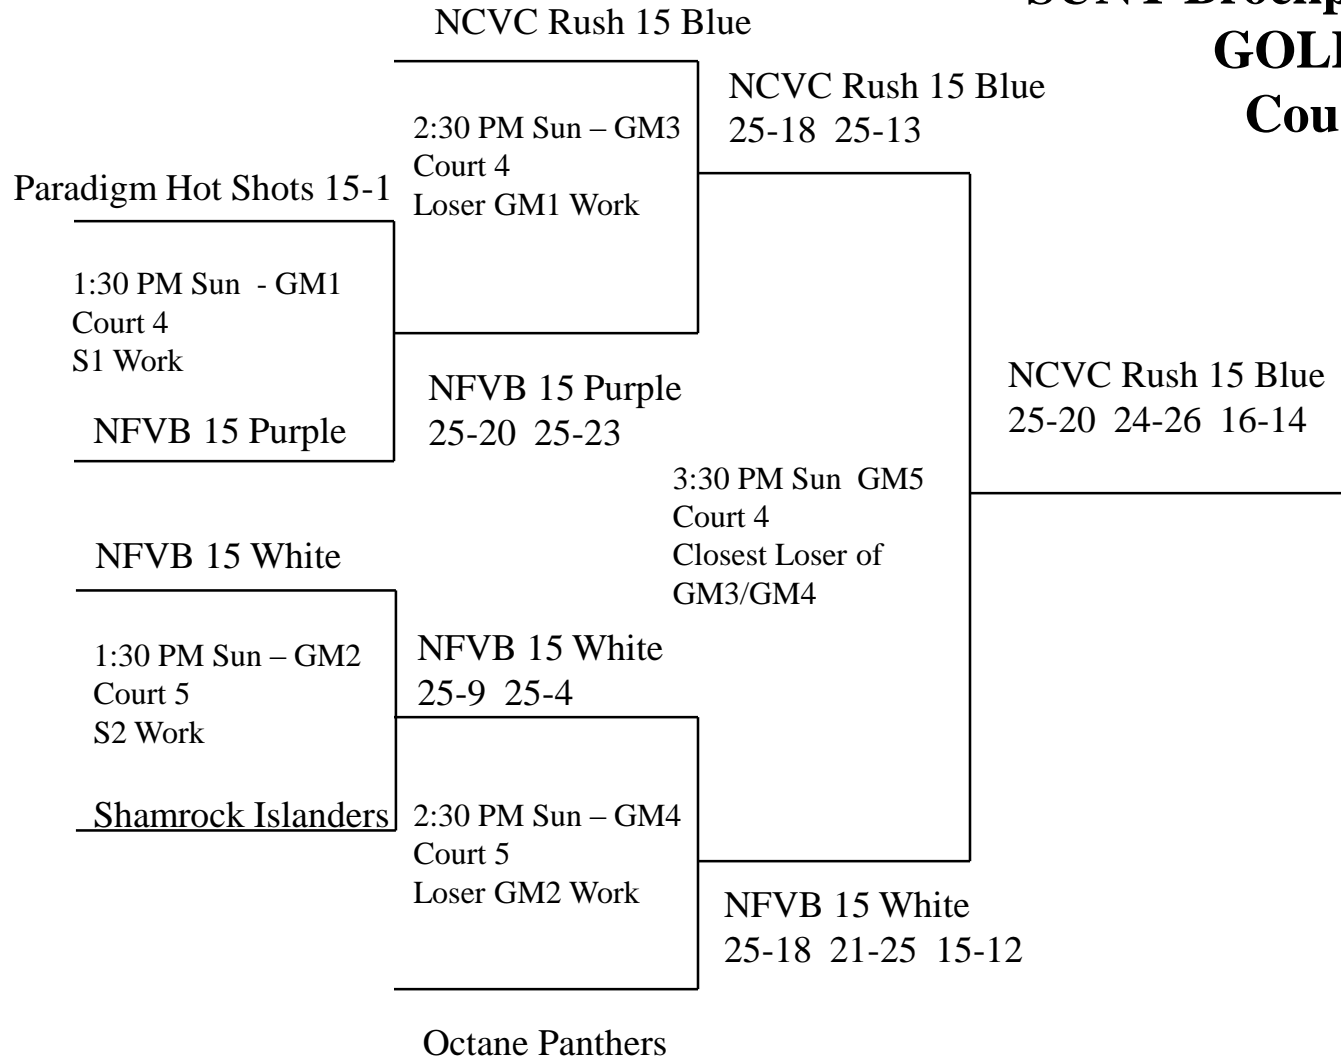

**2017 WEVA Rally II
Fifteen and Under
SUNY Brockport – Tuttle North
GOLD Division
Courts 4 & 5**

**2017 WEVA Rally II
SEVENTEEN and Under
SUNY Brockport – Tuttle South
GOLD Division
Courts 1 & 2**

**2017 WEVA Rally II
SEVENTEEN and Under
SUNY Brockport – Tuttle South
Silver Division
Courts 2 & 3**

2017 WEVA Rally II EIGHTEEN and Under East High School GOLD Division Courts 1 & 2

NCVC 17 Rush Black

Loser of SM4 work team for semi final of GOLD DIVISION

2017 WEVA Rally II EIGHTEEN and Under East High School Silver Division Courts 2 & 3

SILVER DIVISION LOSER 2:30 SM4 works GM4