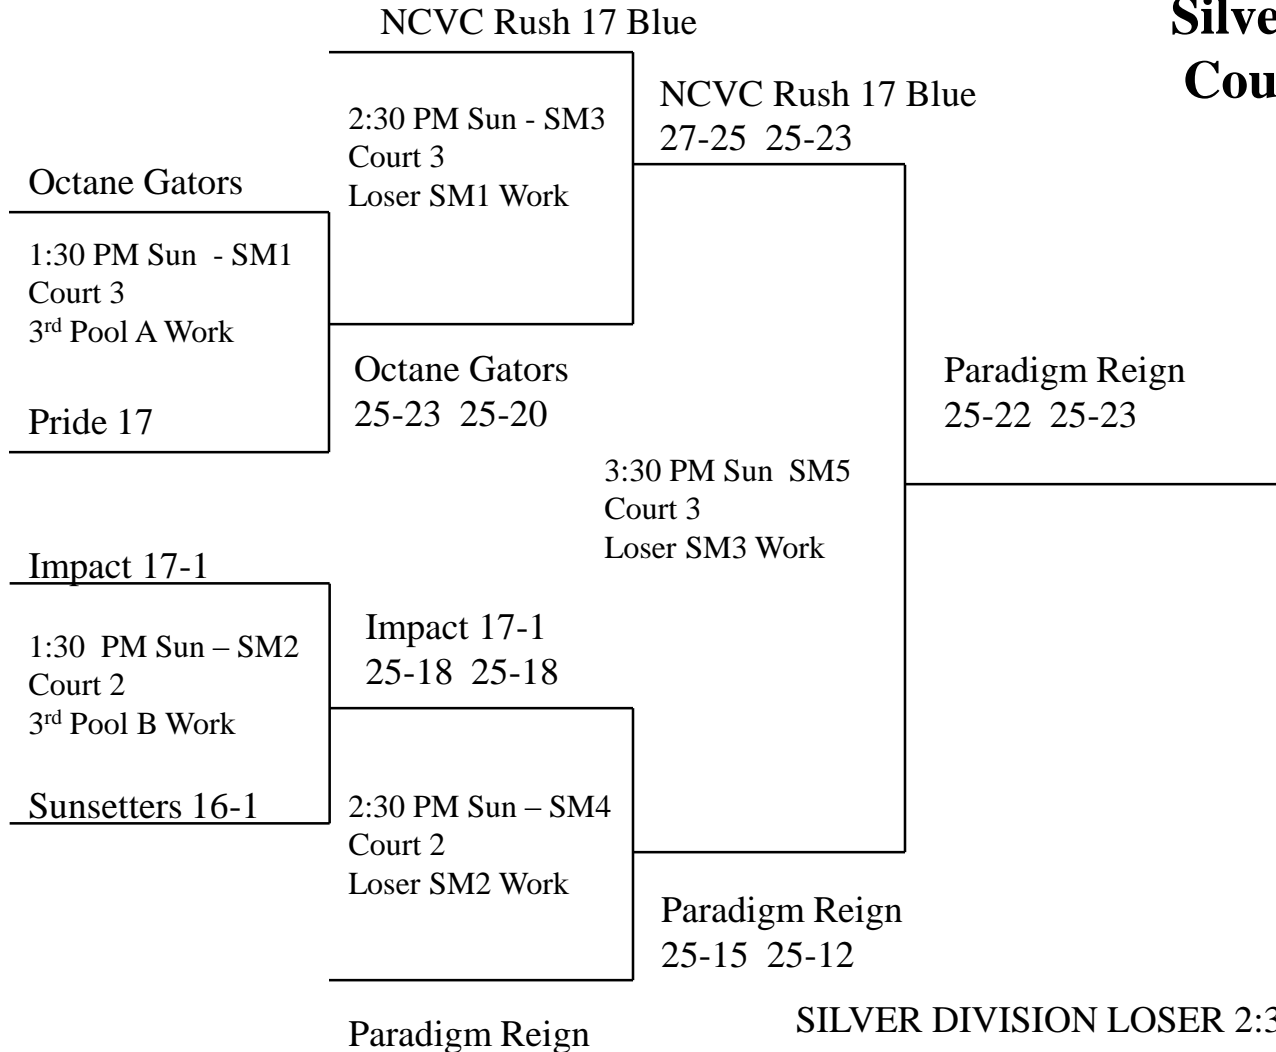

**2017 WEVA Rally II
Fifteen and Under
SUNY Brockport – Tuttle North
GOLD Division
Courts 4 & 5**

**2017 WEVA Rally II
SEVENTEEN and Under
SUNY Brockport – Tuttle South
GOLD Division
Courts 1 & 2**

**2017 WEVA Rally II
SEVENTEEN and Under
SUNY Brockport – Tuttle South
Silver Division
Courts 2 & 3**

2017 WEVA Rally II EIGHTEEN and Under East High School GOLD Division Courts 1 & 2

NCVC 17 Rush Black

Loser of SM4 work team for semi final of GOLD DIVISION

2017 WEVA Rally II EIGHTEEN and Under East High School Silver Division Courts 2 & 3

SILVER DIVISION LOSER 2:30 SM4 works GM4