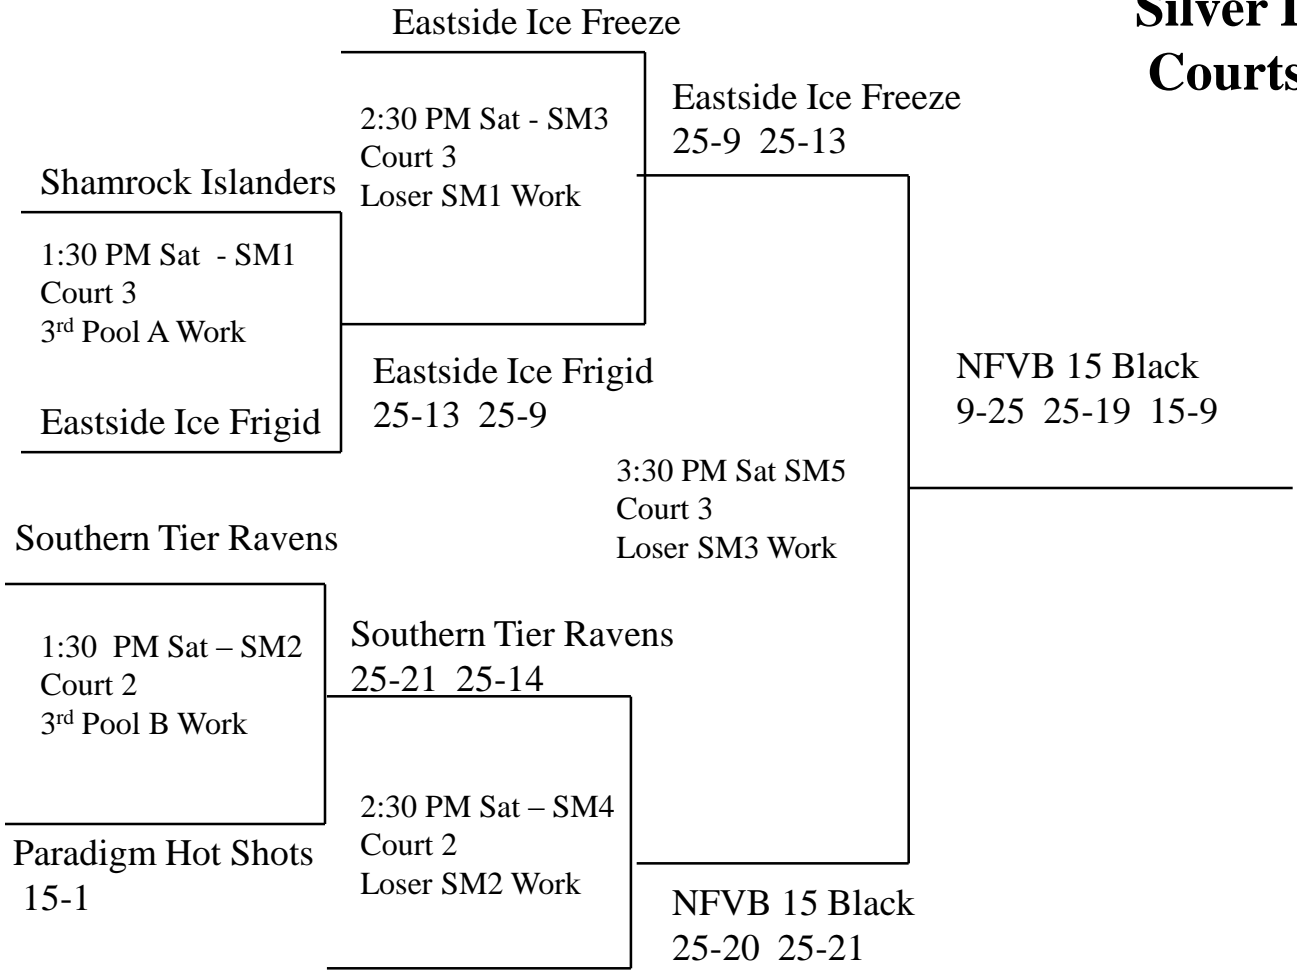

2017 WEVA Festival Twelve and Under Gold Division SUNY Brockport Court 2 & 3

See note in the cover letter for determination of the placement for the Girls teams into the playoffs

2017 WEVA Festival Thirteen and Under Gold Division SUNY Brockport Court 1

**2017 WEVA Festival
Fourteen and Under
Pinnacle Sports Complex
GOLD Division
Courts 2, 4 & 6**

**2017 WEVA Festival
Fourteen and Under
Pinnacle Sports Complex
Silver Division
Courts 5 & 6**

**2017 WEVA Festival
Fifteen and Under
Pinnacle Sports Complex
GOLD Division
Courts 1 & 2**

NCVC 14 Rush Black Loser of SM4 work team for semi final of GOLD DIVISION

**2017 WEVA Festival
Fifteen and Under
Pinnacle Sports Complex
Silver Division
Courts 2 & 3**

NFVB 15 Black

SILVER DIVISION LOSER 2:30 SM4 works GM4