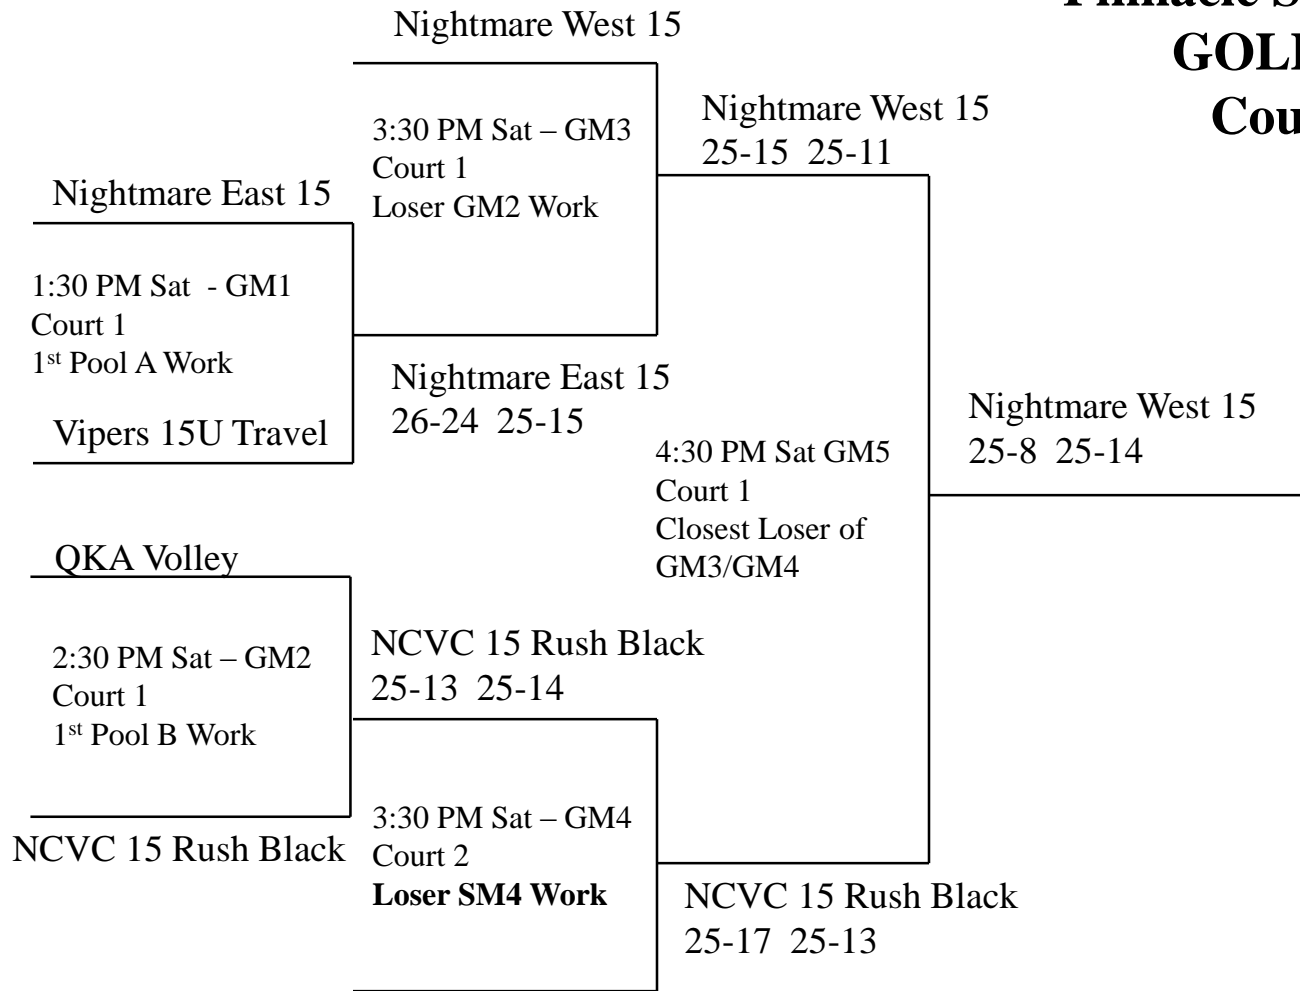

2017 WEVA Festival Twelve and Under Gold Division SUNY Brockport Court 2 & 3

See note in the cover letter for determination of the placement for the Girls teams into the playoffs

2017 WEVA Festival Thirteen and Under Gold Division SUNY Brockport Court 1

**2017 WEVA Festival
Fourteen and Under
Pinnacle Sports Complex
GOLD Division
Courts 2, 4 & 6**

**2017 WEVA Festival
Fourteen and Under
Pinnacle Sports Complex
Silver Division
Courts 5 & 6**

**2017 WEVA Festival
Fifteen and Under
Pinnacle Sports Complex
GOLD Division
Courts 1 & 2**

NCVC 14 Rush Black Loser of SM4 work team for semi final of GOLD DIVISION

**2017 WEVA Festival
Fifteen and Under
Pinnacle Sports Complex
Silver Division
Courts 2 & 3**

NFVB 15 Black

SILVER DIVISION LOSER 2:30 SM4 works GM4