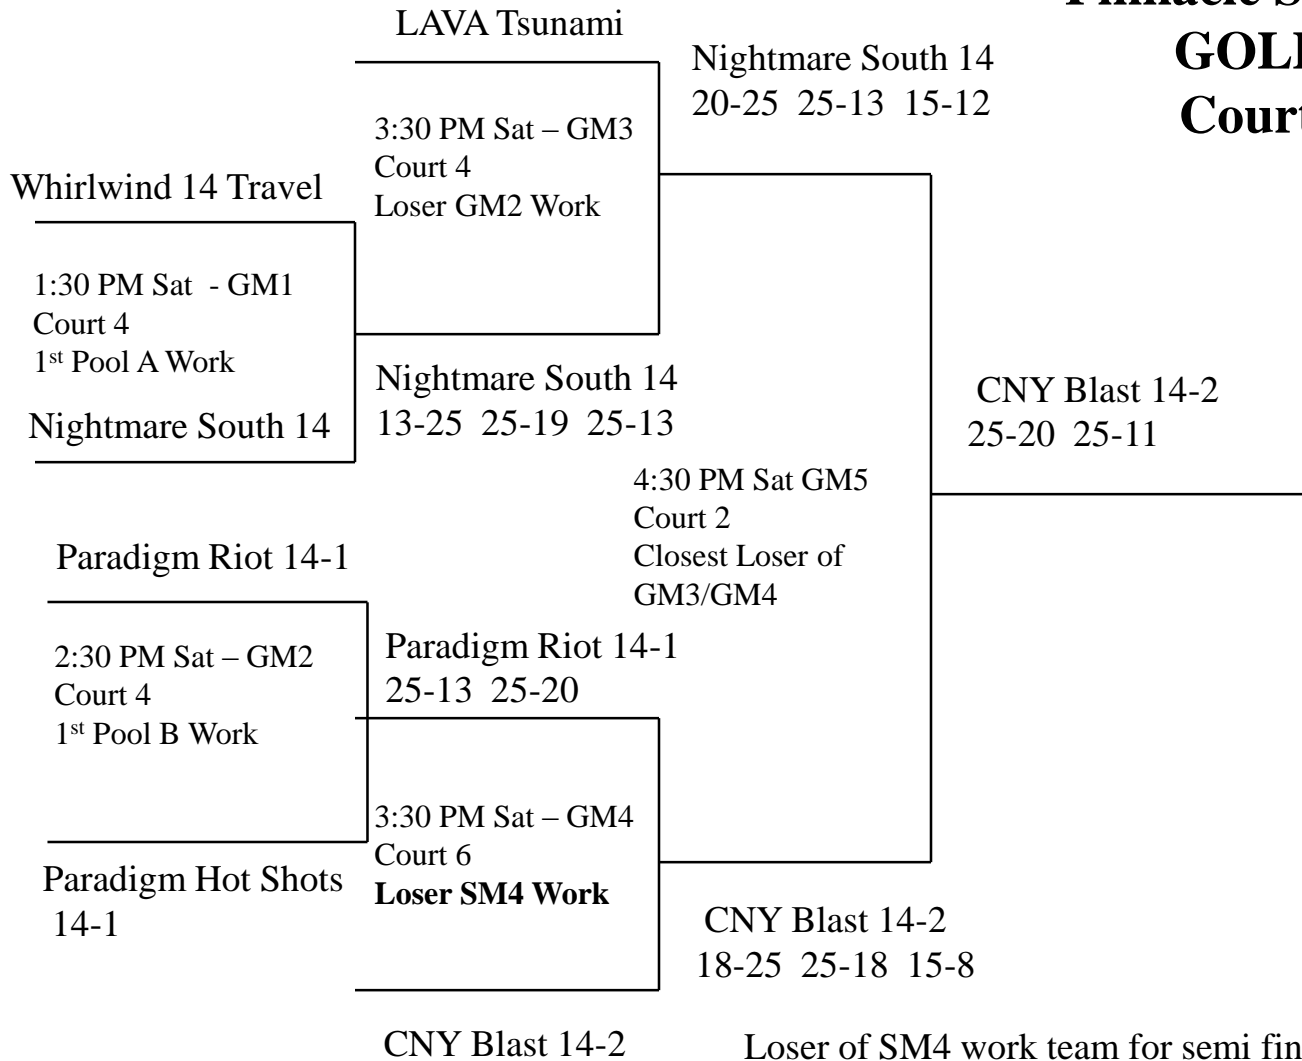

2017 WEVA Festival Twelve and Under Gold Division SUNY Brockport Court 2 & 3

See note in the cover letter for determination of the placement for the Girls teams into the playoffs

2017 WEVA Festival Thirteen and Under Gold Division SUNY Brockport Court 1

**2017 WEVA Festival
Fourteen and Under
Pinnacle Sports Complex
GOLD Division
Courts 2, 4 & 6**

**2017 WEVA Festival
Fourteen and Under
Pinnacle Sports Complex
Silver Division
Courts 5 & 6**

**2017 WEVA Festival
Fifteen and Under
Pinnacle Sports Complex
GOLD Division
Courts 1 & 2**

NCVC 14 Rush Black Loser of SM4 work team for semi final of GOLD DIVISION

**2017 WEVA Festival
Fifteen and Under
Pinnacle Sports Complex
Silver Division
Courts 2 & 3**

NFVB 15 Black

SILVER DIVISION LOSER 2:30 SM4 works GM4