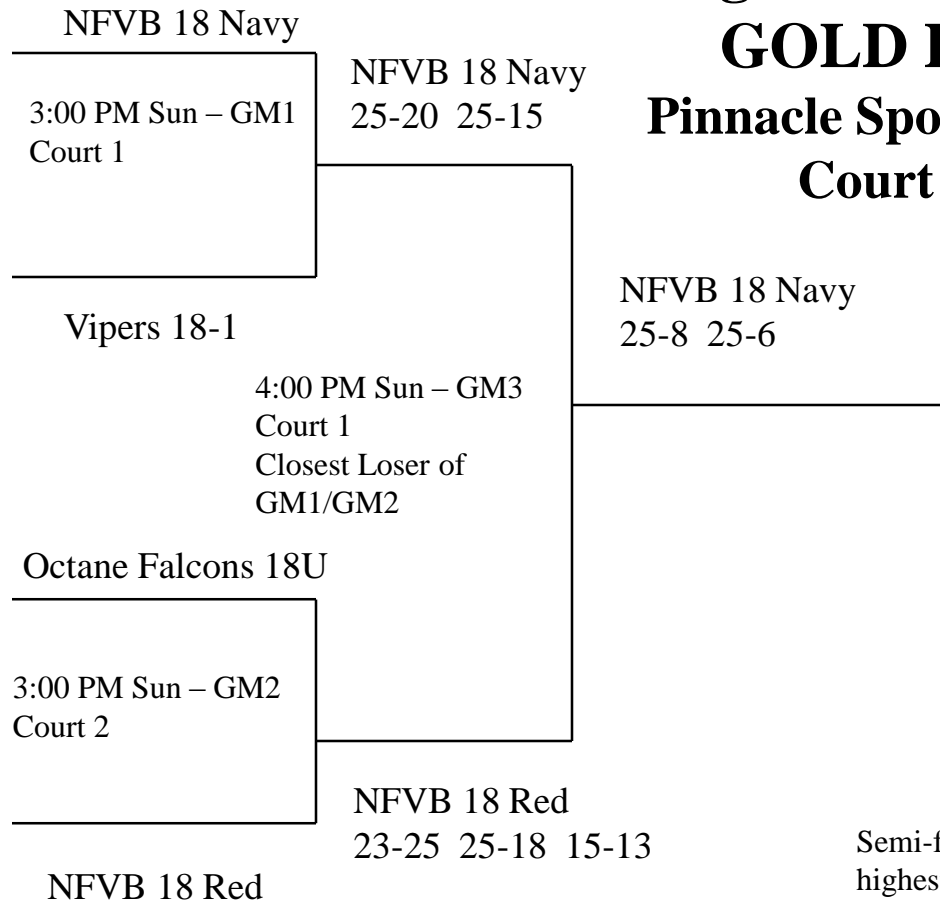

**2017 WEVA Festival
Fourteen and Under
Pinnacle Sports Complex
GOLD Division
Courts 2, 4 & 6**

**2017 WEVA Festival
Fourteen and Under
Pinnacle Sports Complex
Silver Division
Courts 5 & 6**

**2017 WEVA Festival
Fifteen and Under
Pinnacle Sports Complex
GOLD Division
Courts 1 & 2**

NCVC 14 Rush Black Loser of SM4 work team for semi final of GOLD DIVISION

**2017 WEVA Festival
Fifteen and Under
Pinnacle Sports Complex
Silver Division
Courts 2 & 3**

NFVB 15 Black

SILVER DIVISION LOSER 2:30 SM4 works GM4

**2017 WEVA Festival
Sixteen and Under
Pinnacle Sports Complex
GOLD Division
Courts 2, 3 & 4**

**2017 WEVA Festival
Seventeen and Under
GOLD Division
Victor High School
Court 1 & 2**

Loser of GM2 work team for final of SILVER DIVISION

2017 WEVA Festival Seventeen and Under **SILVER Division** Victor High School **Court 1 & 2**

Loser of SM1 & SM2 work team for semi final of GOLD DIVISION

2017 WEVA Festival Eighteen and Under GOLD Division Pinnacle Sports Complex Court 1 & 2