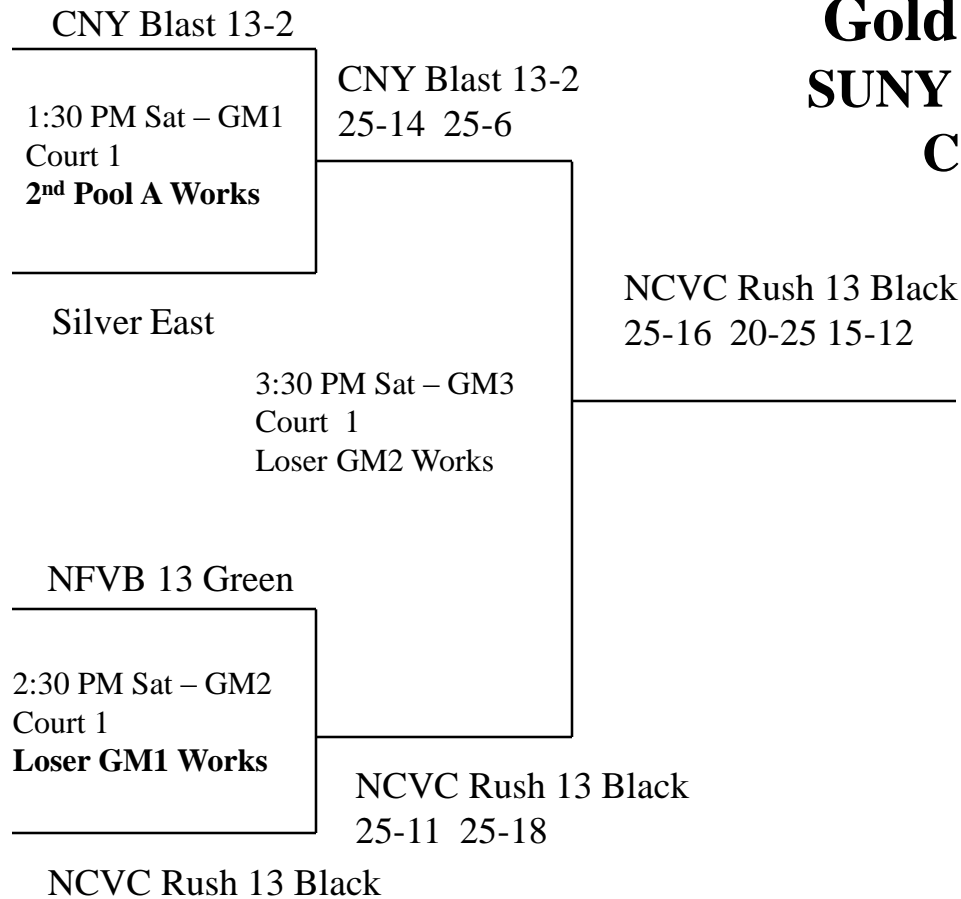

2017 WEVA Festival Twelve and Under Gold Division SUNY Brockport Court 2 & 3

See note in the cover letter for determination of the placement for the Girls teams into the playoffs

2017 WEVA Festival Thirteen and Under Gold Division SUNY Brockport Court 1

**2017 WEVA Festival
Fourteen and Under
Pinnacle Sports Complex
GOLD Division
Courts 2, 4 & 6**

**2017 WEVA Festival
Fourteen and Under
Pinnacle Sports Complex
Silver Division
Courts 5 & 6**

**2017 WEVA Festival
Fifteen and Under
Pinnacle Sports Complex
GOLD Division
Courts 1 & 2**