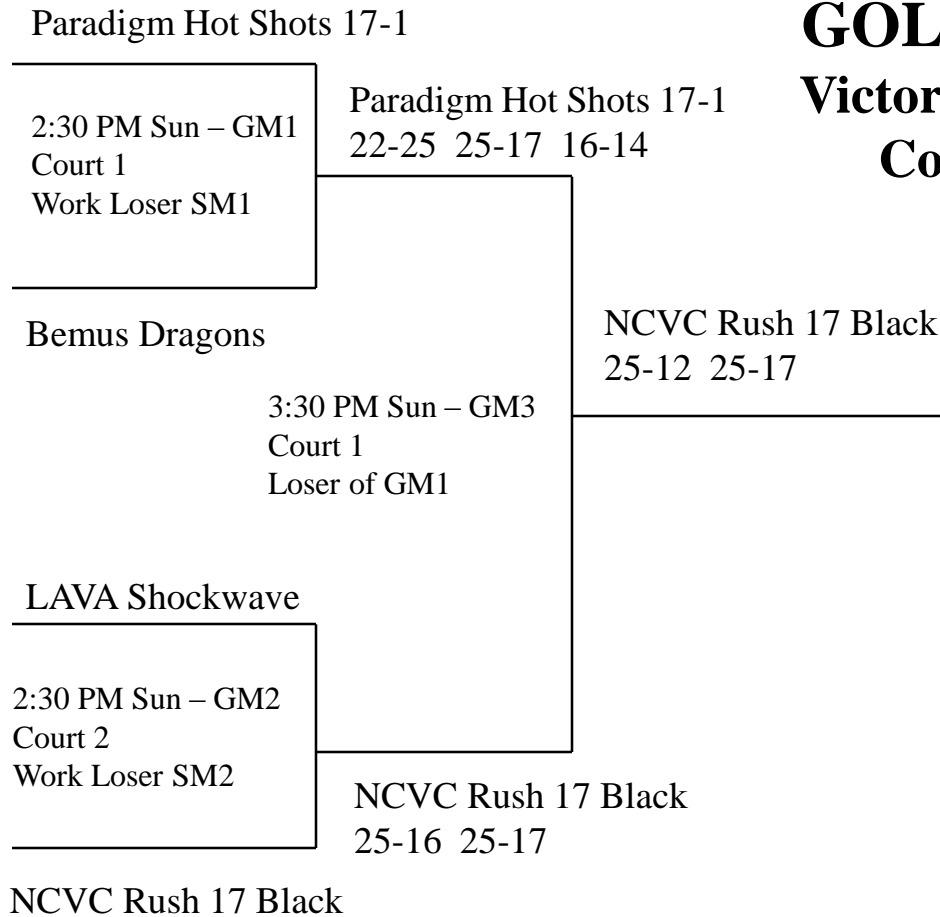

**2017 WEVA Festival
Fourteen and Under
Pinnacle Sports Complex
GOLD Division
Courts 2, 4 & 6**

**2017 WEVA Festival
Fourteen and Under
Pinnacle Sports Complex
Silver Division
Courts 5 & 6**

**2017 WEVA Festival
Fifteen and Under
Pinnacle Sports Complex
GOLD Division
Courts 1 & 2**

NCVC 14 Rush Black Loser of SM4 work team for semi final of GOLD DIVISION

**2017 WEVA Festival
Fifteen and Under
Pinnacle Sports Complex
Silver Division
Courts 2 & 3**

NFVB 15 Black

SILVER DIVISION LOSER 2:30 SM4 works GM4

**2017 WEVA Festival
Sixteen and Under
Pinnacle Sports Complex
GOLD Division
Courts 2, 3 & 4**

**2017 WEVA Festival
Seventeen and Under
GOLD Division
Victor High School
Court 1 & 2**

Loser of GM2 work team for final of SILVER DIVISION