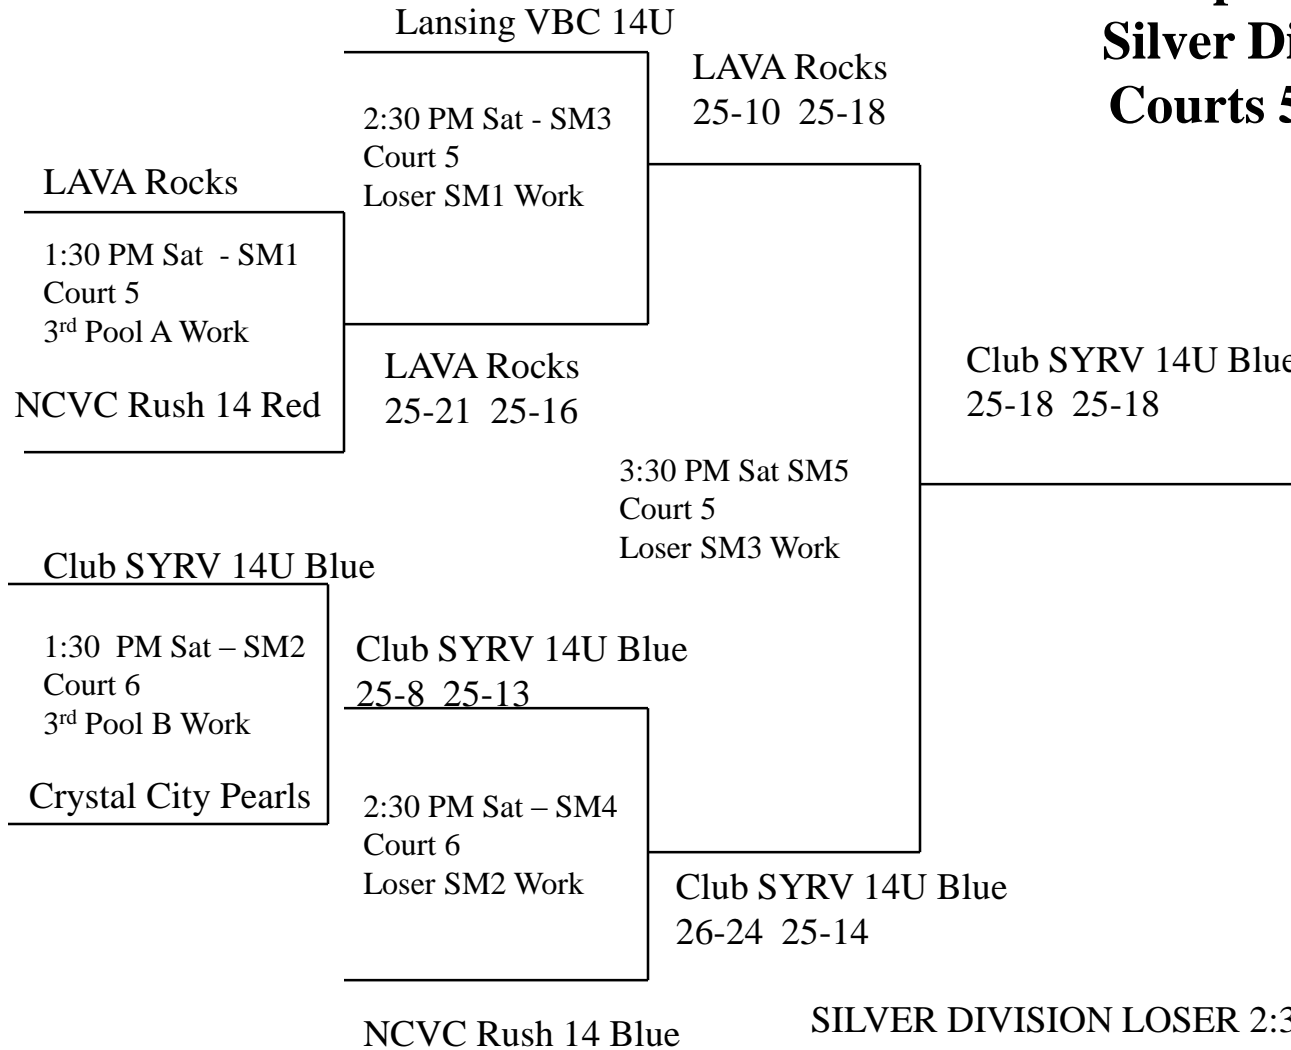

2017 WEVA Festival Twelve and Under Gold Division SUNY Brockport Court 2 & 3

See note in the cover letter for determination of the placement for the Girls teams into the playoffs

2017 WEVA Festival Thirteen and Under Gold Division SUNY Brockport Court 1

**2017 WEVA Festival
Fourteen and Under
Pinnacle Sports Complex
GOLD Division
Courts 2, 4 & 6**

**2017 WEVA Festival
Fourteen and Under
Pinnacle Sports Complex
Silver Division
Courts 5 & 6**

**2017 WEVA Festival
Fifteen and Under
Pinnacle Sports Complex
GOLD Division
Courts 1 & 2**

NCVC 14 Rush Black Loser of SM4 work team for semi final of GOLD DIVISION

**2017 WEVA Festival
Fifteen and Under
Pinnacle Sports Complex
Silver Division
Courts 2 & 3**

NFVB 15 Black

SILVER DIVISION LOSER 2:30 SM4 works GM4