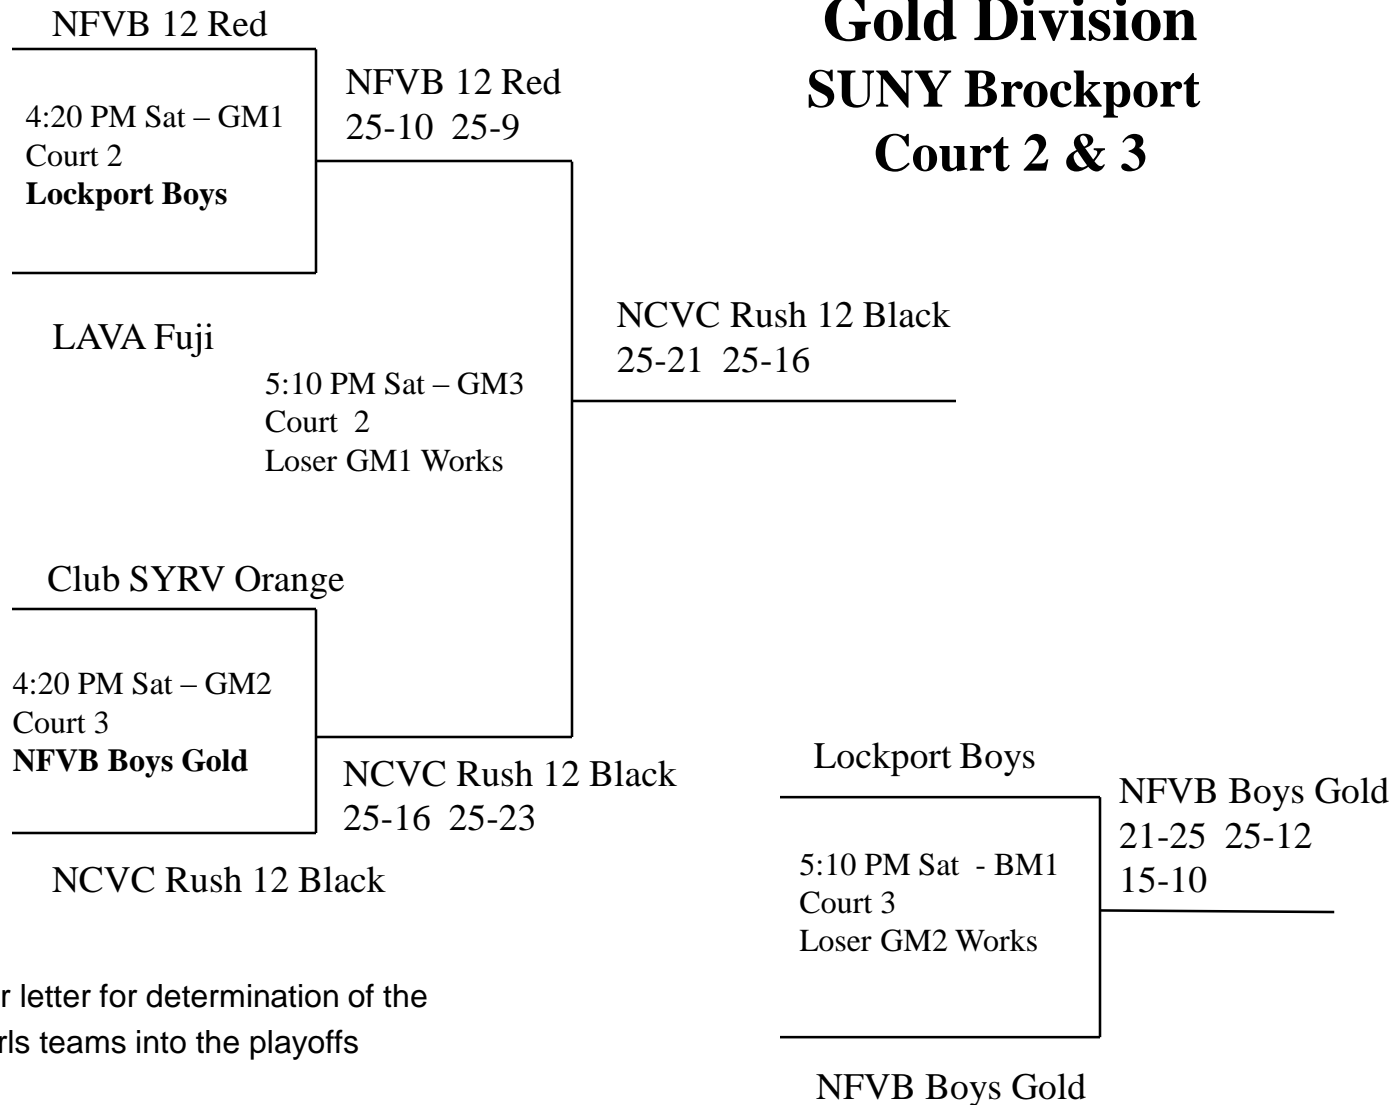

2017 WEVA Festival Twelve and Under Gold Division SUNY Brockport Court 2 & 3

See note in the cover letter for determination of the placement for the Girls teams into the playoffs

2017 WEVA Festival Thirteen and Under Gold Division SUNY Brockport Court 1

**2017 WEVA Festival
Fourteen and Under
Pinnacle Sports Complex
GOLD Division
Courts 2, 4 & 6**

**2017 WEVA Festival
Fourteen and Under
Pinnacle Sports Complex
Silver Division
Courts 5 & 6**

**2017 WEVA Festival
Fifteen and Under
Pinnacle Sports Complex
GOLD Division
Courts 1 & 2**

NCVC 14 Rush Black Loser of SM4 work team for semi final of GOLD DIVISION

**2017 WEVA Festival
Fifteen and Under
Pinnacle Sports Complex
Silver Division
Courts 2 & 3**

NFVB 15 Black

SILVER DIVISION LOSER 2:30 SM4 works GM4